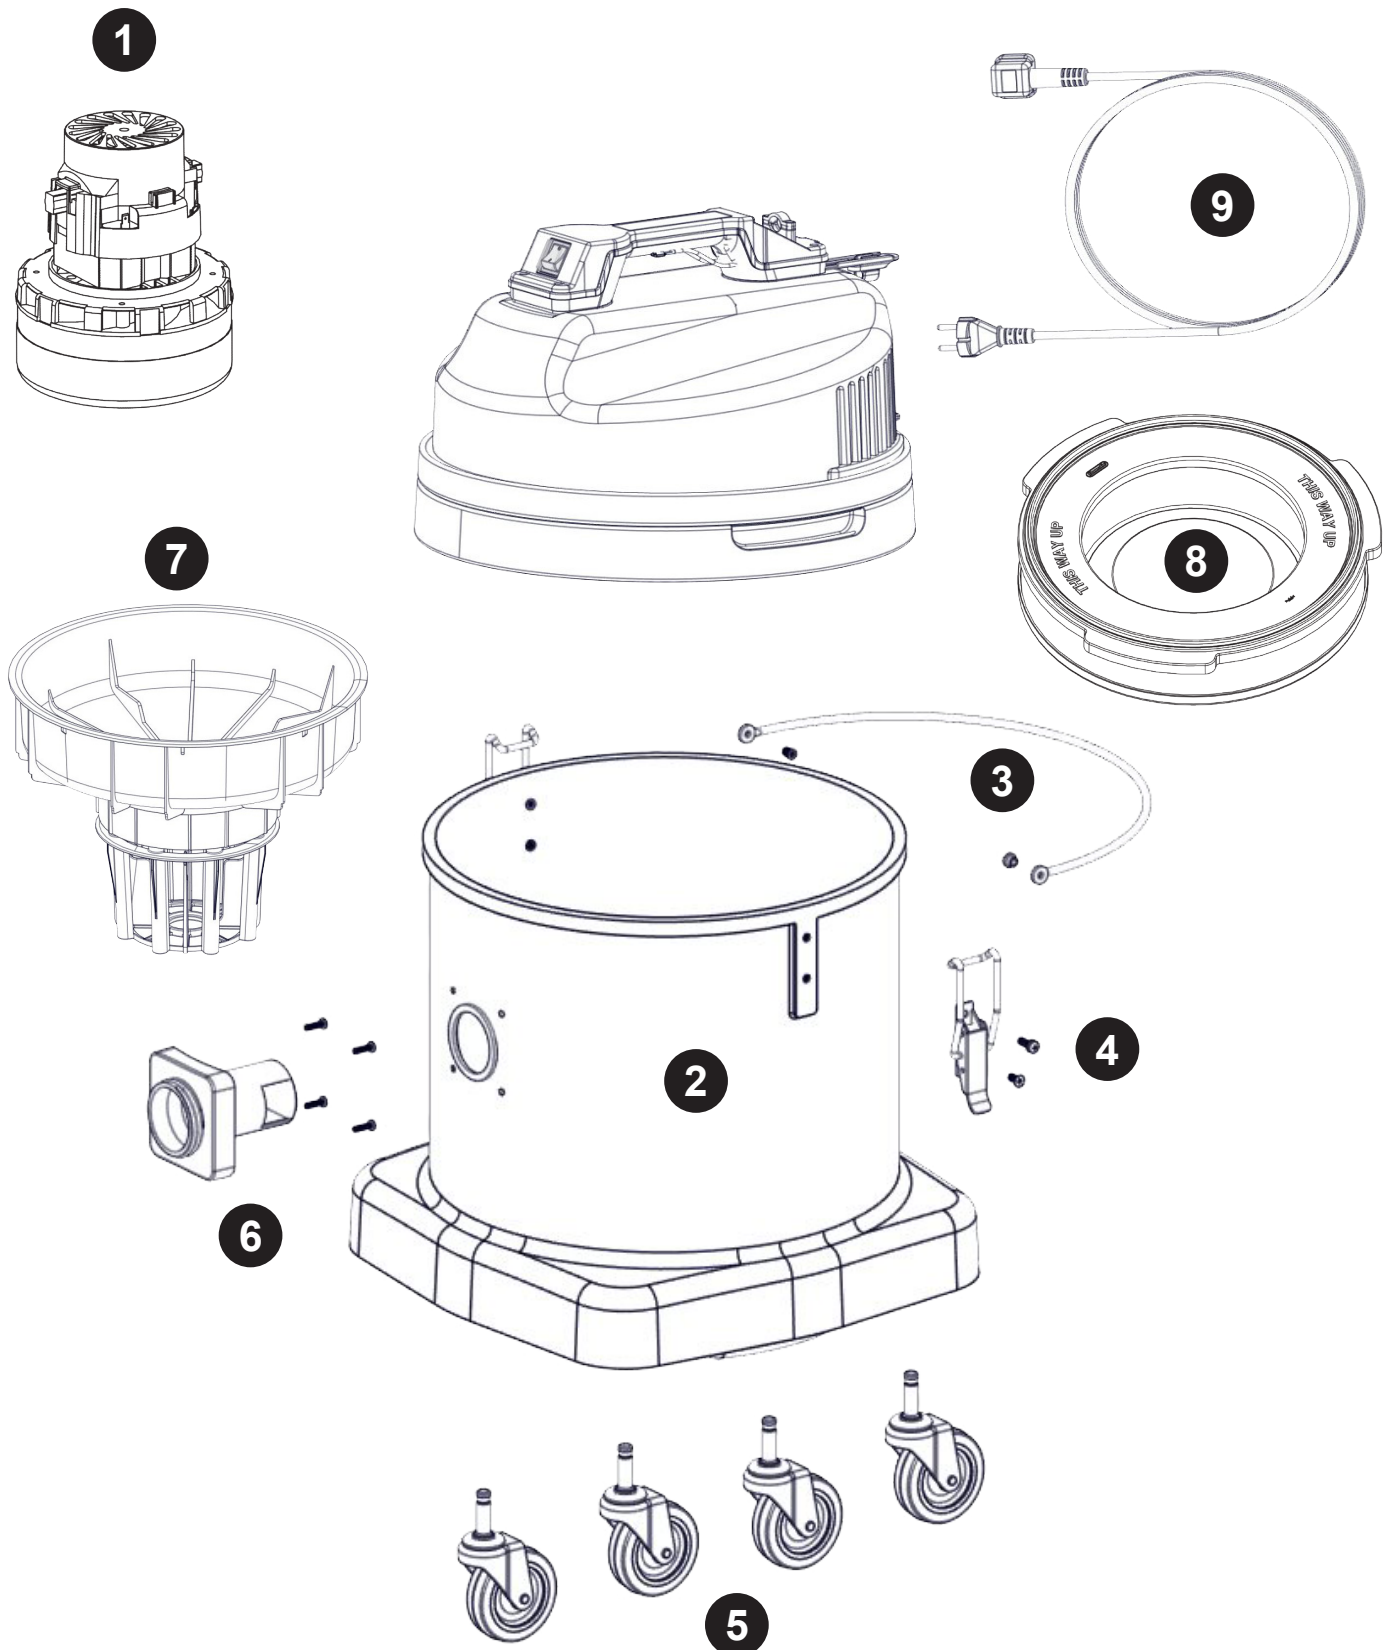

CV570 CVD570 Exploded Spares

Wet & Dry Vacuum

Num	Description	Num
1	230V 2 STAGE D.I BYPASS MOTOR ASSY (14 INCH WV/CT/NT)	323030
	120V 2 STAGE D.I BYPASS MOTOR ASSY (BL21101)(MARKED 120V) (14 INCH WVD/CTD)	323029
	230V 2 STAGE D.I BYPASS MOTOR ASSY (14 INCH WVD/CTD)	323014
2	CV570 BLUE DRUM ASSEMBLY	525097
3	BUCKET HANDLE CRANKED PNT BLACK	418512
	SPACER BUCKET HANDLE WV575/750	208025
4	BLACK TOGGLE FASTENER 30-1665 MSBL	206135
	M5.16MM LG.POZI-PAN.SCREW.Z/PL.SEM	219045
	M5.12MM LG.POZI-PAN.SCREW.Z/PL.C/SUNK	219330
5	3 INCH STEM FITTING CASTOR	204060
6	FLANGE NECK BAYONET	270161
	WATER DEFLECTOR (470FFT)	227811
	NO8.5/8 INCH LG.POZI-PAN.SCREW.STAINLESS STEEL.PLASTITE	219370
7	CV FLOAT ASSEMBLY	502988
8	CARTRIDGE FILTER (CV/CVD Only)	900391
9	10 METRE X 1MM X 2 CORE YELLOW CABLE (SOCKET WITH UK PLUG)	911549
	MAINS CABLE.YELLOW.10000.2m5.2.INDUSTRIAL 32A PLUG.STRIPPED	911743
	10.0MT X 1.5MM X 2 CORE YELLOW CABLE (SOCKET + PLUG) EURO	236144
	10.0MT X 1MM X 2 CORE YELLOW CABLE (SOCKET + PLUG) EURO	236123

CV CVD Accessories
(607241 Kit BS8)

Image Reference	Item Description	Part Number	Item Quantity
	2.4m NuFlex Threaded hose	602102	1
	38mm Stainless Steel tube Set	602917	1
	ProFlo WET Floor tool	602380	1
	ProFlo DRY Floor Tool	602381	1