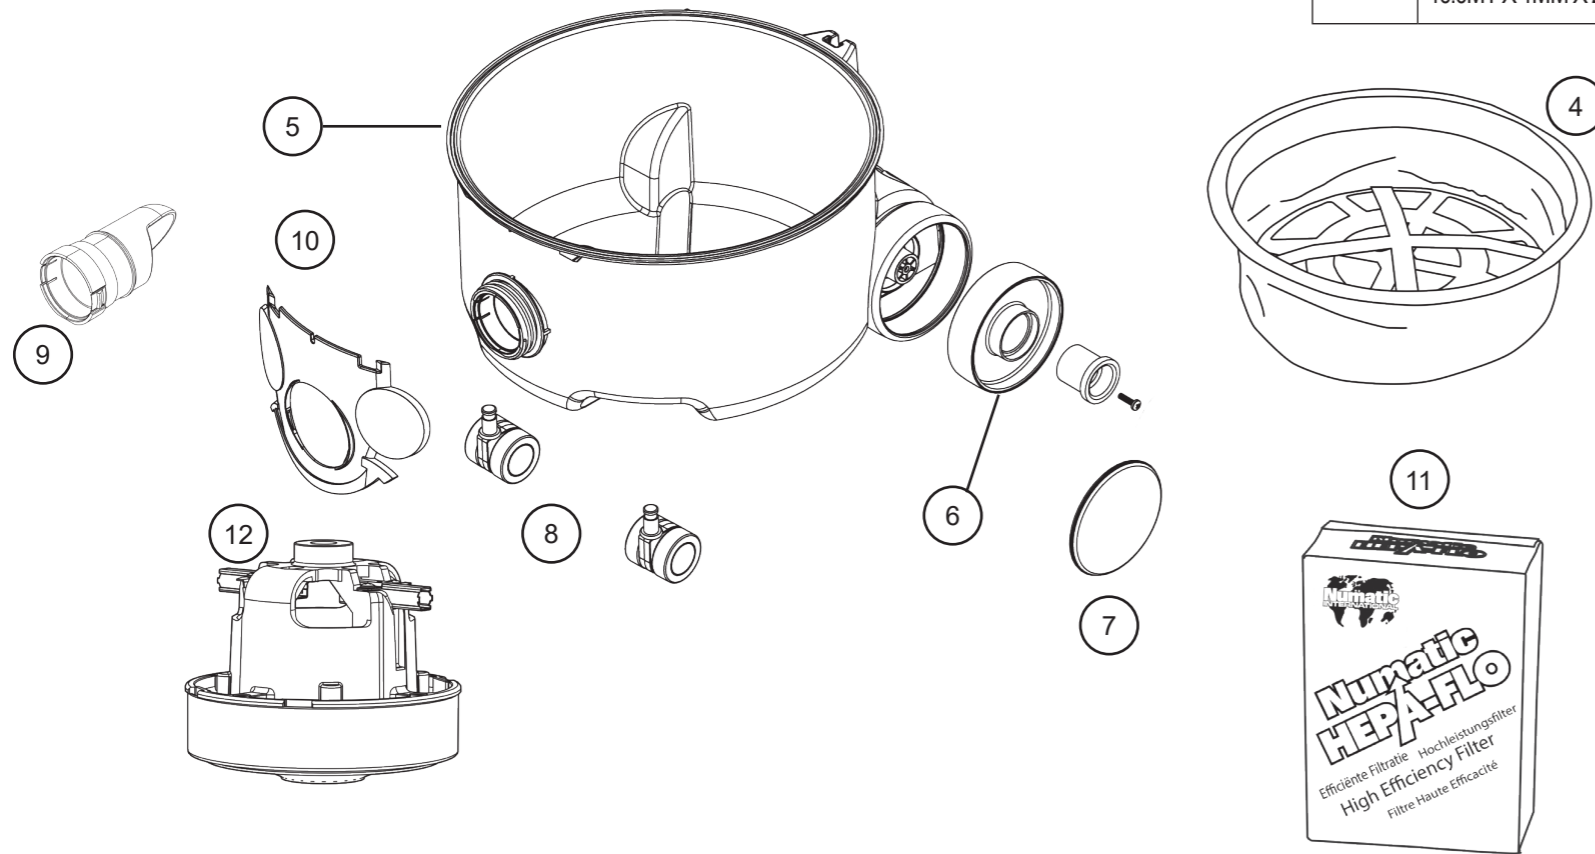

Exploded Spare Parts VNP 180

Number	Description	Kit Number
1	CABLE MANAGEMENT HANDLE - MAIN BODY	906071
	CABLE MANAGEMENT HANDLE - LOWER HOUSING	906072
	CABLE MANAGEMENT HANDLE - SWIVEL LOCK	906073
	NO8 X 1INCH PLASTITE T20 PAN SCREW	291082
2	PLUG LOCATION CLAMP	227564
	NO6.5/8 INCH LG POZI-PAN SCREW Z/PL PLASTITE	219107
3	10.0MT X 1MM X 2 CORE CABLE (SOCKET & PLUG) UK	911549
	10.0MT X 1MM X 2 CORE CABLE (SOCKET & PLUG) EUROPEAN	236123
	10.0MT X 1MM X 2 CORE CABLE (SOCKET & PLUG) SWISS	236017
	10.0MT X 18AWG X 2 CORE YELLOW CABLE (SOCKET & PLUG)	236025
	10.0MT X 1MM X 2 CORE CABLE (SOCKET & PLUG) SOUTH AFRICA	911753
	10.0MT X 1MM X 2 CORE CABLE (SOCKET & PLUG) AUSTRALIA	911804

Number	Description	Kit Number
4	TRITEX FILTER (BOXED)	909559
5	180 DRUM GREY PLUS FACE.+ STORAGE	908295
6	WHEEL HUB FOR 2 SHOT WHEEL	227868
	HENRY WHEEL 2 SHOT MOULDING	227640
	NO8.5/8 INCH LG POZI-PAN SCREW Z/PL PLASTITE	219105
7	TRIM FOR 2 SHOT WHEEL (BLACK)	227638
8	40MM FRONT CASTORS FOR 180 DRUM	204000
9	DRY BAG CONNECTOR	237119
10	180/200/370 PARALLEL MOULDED SNAP FIT FACE	237422
	PACK OF 3 NVM-1CH HEPAFLO BAGS	909291
	BOX OF 5 NVM-1CH HEPAFLO BAGS	907076
11	BOX OF 10 NVM-1CH HEPAFLO BAGS	907075
	230V SINGLE STAGE TF MOTOR (DLI 653T)	908947

Genuine Accessories (903754 Kit AH0)

909557 FloMax Hose

601026 32mm Ali Tube Set

909585 ProFlo Floor Tool

909564 Handy Kit