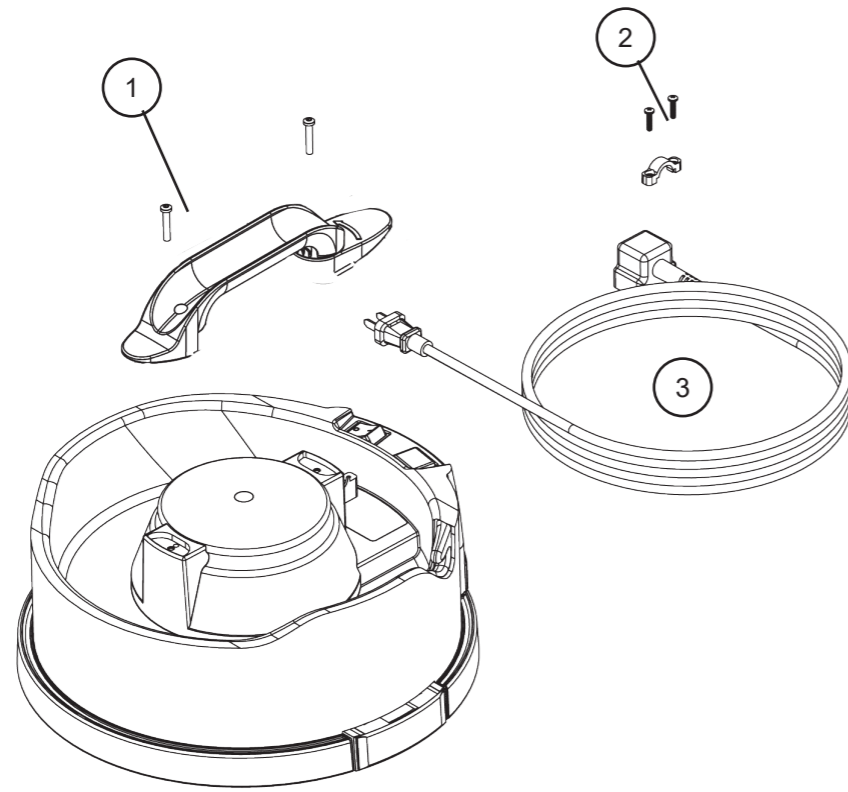

Exploded Spare Parts VNP 180

Number	Description	Kit Number
1	CABLE MANAGEMENT HANDLE - MAIN BODY	906071
	CABLE MANAGEMENT HANDLE - LOWER HOUSING	906072
	CABLE MANAGEMENT HANDLE - SWIVEL LOCK	906073
	NO8 X 1INCH PLASTITE T20 PAN SCREW	291082
2	PLUG LOCATION CLAMP	227564
	NO6.5/8 INCH LG POZI-PAN SCREW Z/PL PLASTITE	219107
3	10.0MT X 1MM X 2 CORE CABLE (SOCKET & PLUG) UK	911549
	10.0MT X 1MM X 2 CORE CABLE (SOCKET & PLUG) EUROPEAN	236123
	10.0MT X 1MM X 2 CORE CABLE (SOCKET & PLUG) SWISS	236017
	10.0MT X 18AWG X 2 CORE YELLOW CABLE (SOCKET & PLUG)	236025
	10.0MT X 1MM X 2 CORE CABLE (SOCKET & PLUG) SOUTH AFRICA	911753
	10.0MT X 1MM X 2 CORE CABLE (SOCKET & PLUG) AUSTRALIA	911804

Number	Description	Kit Number
4	TRITEX FILTER (BOXED)	909559
5	180 DRUM GREY PLUS FACE.+ STORAGE	908295
6	WHEEL HUB FOR 2 SHOT WHEEL	227868
	HENRY WHEEL 2 SHOT MOULDING	227640
	NO8.5/8 INCH LG POZI-PAN SCREW Z/PL PLASTITE	219105
7	TRIM FOR 2 SHOT WHEEL (BLACK)	227638
8	40MM FRONT CASTORS FOR 180 DRUM	204000
9	DRY BAG CONNECTOR	237119
10	180/200/370 PARALLEL MOULDED SNAP FIT FACE	237422
	PACK OF 3 NVM-1CH HEPAFLO BAGS	909291
	BOX OF 5 NVM-1CH HEPAFLO BAGS	907076
11	BOX OF 10 NVM-1CH HEPAFLO BAGS	907075
	230V SINGLE STAGE TF MOTOR (DLI 653T)	908947