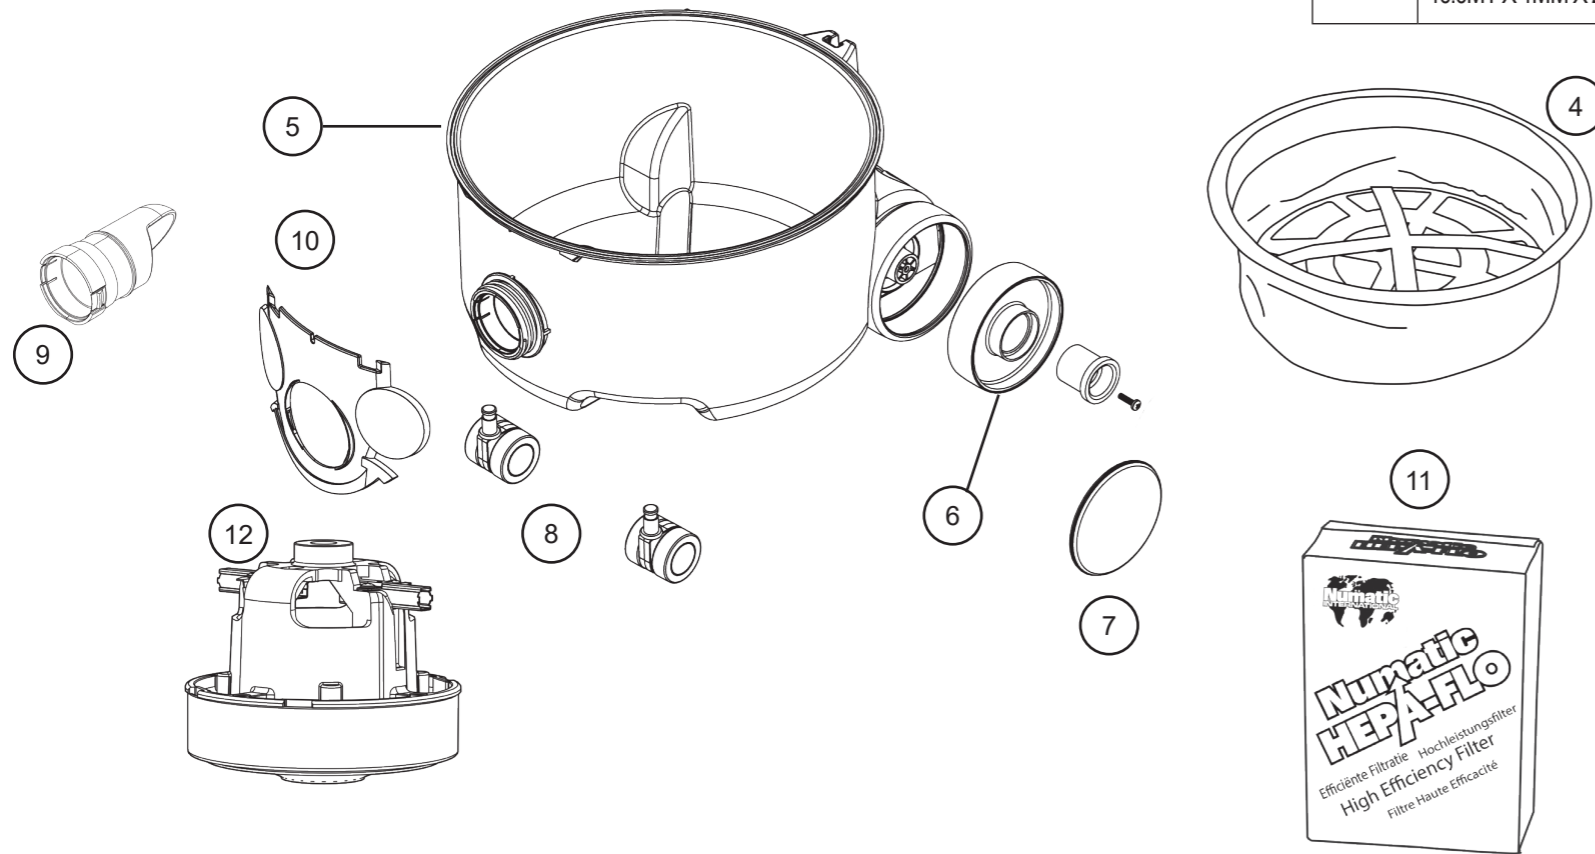

Exploded Spare Parts VNP 180

Number	Description	Kit Number
1	CABLE MANAGEMENT HANDLE - MAIN BODY	906071
	CABLE MANAGEMENT HANDLE - LOWER HOUSING	906072
	CABLE MANAGEMENT HANDLE - SWIVEL LOCK	906073
	NO8 X 1INCH PLASTITE T20 PAN SCREW	291082
2	PLUG LOCATION CLAMP	227564
	NO6.5/8 INCH LG POZI-PAN SCREW Z/PL PLASTITE	219107
3	10.0MT X 1MM X 2 CORE CABLE (SOCKET & PLUG) UK	911549
	10.0MT X 1MM X 2 CORE CABLE (SOCKET & PLUG) EUROPEAN	236123
	10.0MT X 1MM X 2 CORE CABLE (SOCKET & PLUG) SWISS	236017
	10.0MT X 18AWG X 2 CORE YELLOW CABLE (SOCKET & PLUG)	236025
	10.0MT X 1MM X 2 CORE CABLE (SOCKET & PLUG) SOUTH AFRICA	911753
	10.0MT X 1MM X 2 CORE CABLE (SOCKET & PLUG) AUSTRALIA	911804

Number	Description	Kit Number
4	TRITEX FILTER (BOXED)	909559
5	180 DRUM GREY PLUS FACE.+ STORAGE	908295
6	WHEEL HUB FOR 2 SHOT WHEEL	227868
	HENRY WHEEL 2 SHOT MOULDING	227640
	NO8.5/8 INCH LG POZI-PAN SCREW Z/PL PLASTITE	219105
7	TRIM FOR 2 SHOT WHEEL (BLACK)	227638
8	40MM FRONT CASTORS FOR 180 DRUM	204000
9	DRY BAG CONNECTOR	237119
10	180/200/370 PARALLEL MOULDED SNAP FIT FACE	237422
	PACK OF 3 NVM-1CH HEPAFLO BAGS	909291
	BOX OF 5 NVM-1CH HEPAFLO BAGS	907076
11	BOX OF 10 NVM-1CH HEPAFLO BAGS	907075
	230V SINGLE STAGE TF MOTOR (DLI 653T)	908947

Genuine Accessories (903754 Kit AH0)

909557 FloMax Hose

601026 32mm Ali Tube Set

909585 ProFlo Floor Tool

909564 Handy Kit

11