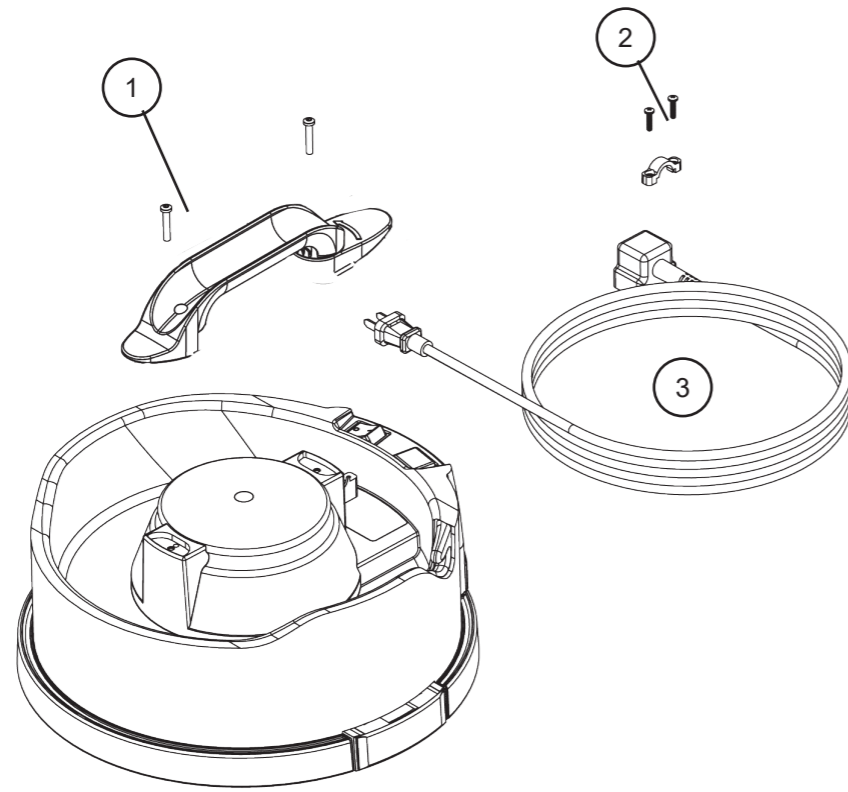

Exploded Spare Parts VNP 180

Number	Description	Kit Number
1	CABLE MANAGEMENT HANDLE - MAIN BODY	906071
	CABLE MANAGEMENT HANDLE - LOWER HOUSING	906072
	CABLE MANAGEMENT HANDLE - SWIVEL LOCK	906073
	NO8 X 1INCH PLASTITE T20 PAN SCREW	291082
2	PLUG LOCATION CLAMP	227564
	NO6.5/8 INCH LG POZI-PAN SCREW Z/PL PLASTITE	219107
3	10.0MT X 1MM X 2 CORE CABLE (SOCKET & PLUG) UK	911549
	10.0MT X 1MM X 2 CORE CABLE (SOCKET & PLUG) EUROPEAN	236123
	10.0MT X 1MM X 2 CORE CABLE (SOCKET & PLUG) SWISS	236017
	10.0MT X 18AWG X 2 CORE YELLOW CABLE (SOCKET & PLUG)	236025
	10.0MT X 1MM X 2 CORE CABLE (SOCKET & PLUG) SOUTH AFRICA	911753
	10.0MT X 1MM X 2 CORE CABLE (SOCKET & PLUG) AUSTRALIA	911804

Number	Description	Kit Number
4	TRITEX FILTER (BOXED)	909559
5	180 DRUM GREY PLUS FACE.+ STORAGE	908295
6	WHEEL HUB FOR 2 SHOT WHEEL	227868
	HENRY WHEEL 2 SHOT MOULDING	227640
	NO8.5/8 INCH LG POZI-PAN SCREW Z/PL PLASTITE	219105
7	TRIM FOR 2 SHOT WHEEL (BLACK)	227638
8	40MM FRONT CASTORS FOR 180 DRUM	204000
9	DRY BAG CONNECTOR	237119
10	180/200/370 PARALLEL MOULDED SNAP FIT FACE	237422
	PACK OF 3 NVM-1CH HEPAFLO BAGS	909291
	BOX OF 5 NVM-1CH HEPAFLO BAGS	907076
11	BOX OF 10 NVM-1CH HEPAFLO BAGS	907075
	230V SINGLE STAGE TF MOTOR (DLI 653T)	908947

Genuine Accessories (903754 Kit AH0)

909557 FloMax Hose

601026 32mm Ali Tube Set

909585 ProFlo Floor Tool

909564 Handy Kit