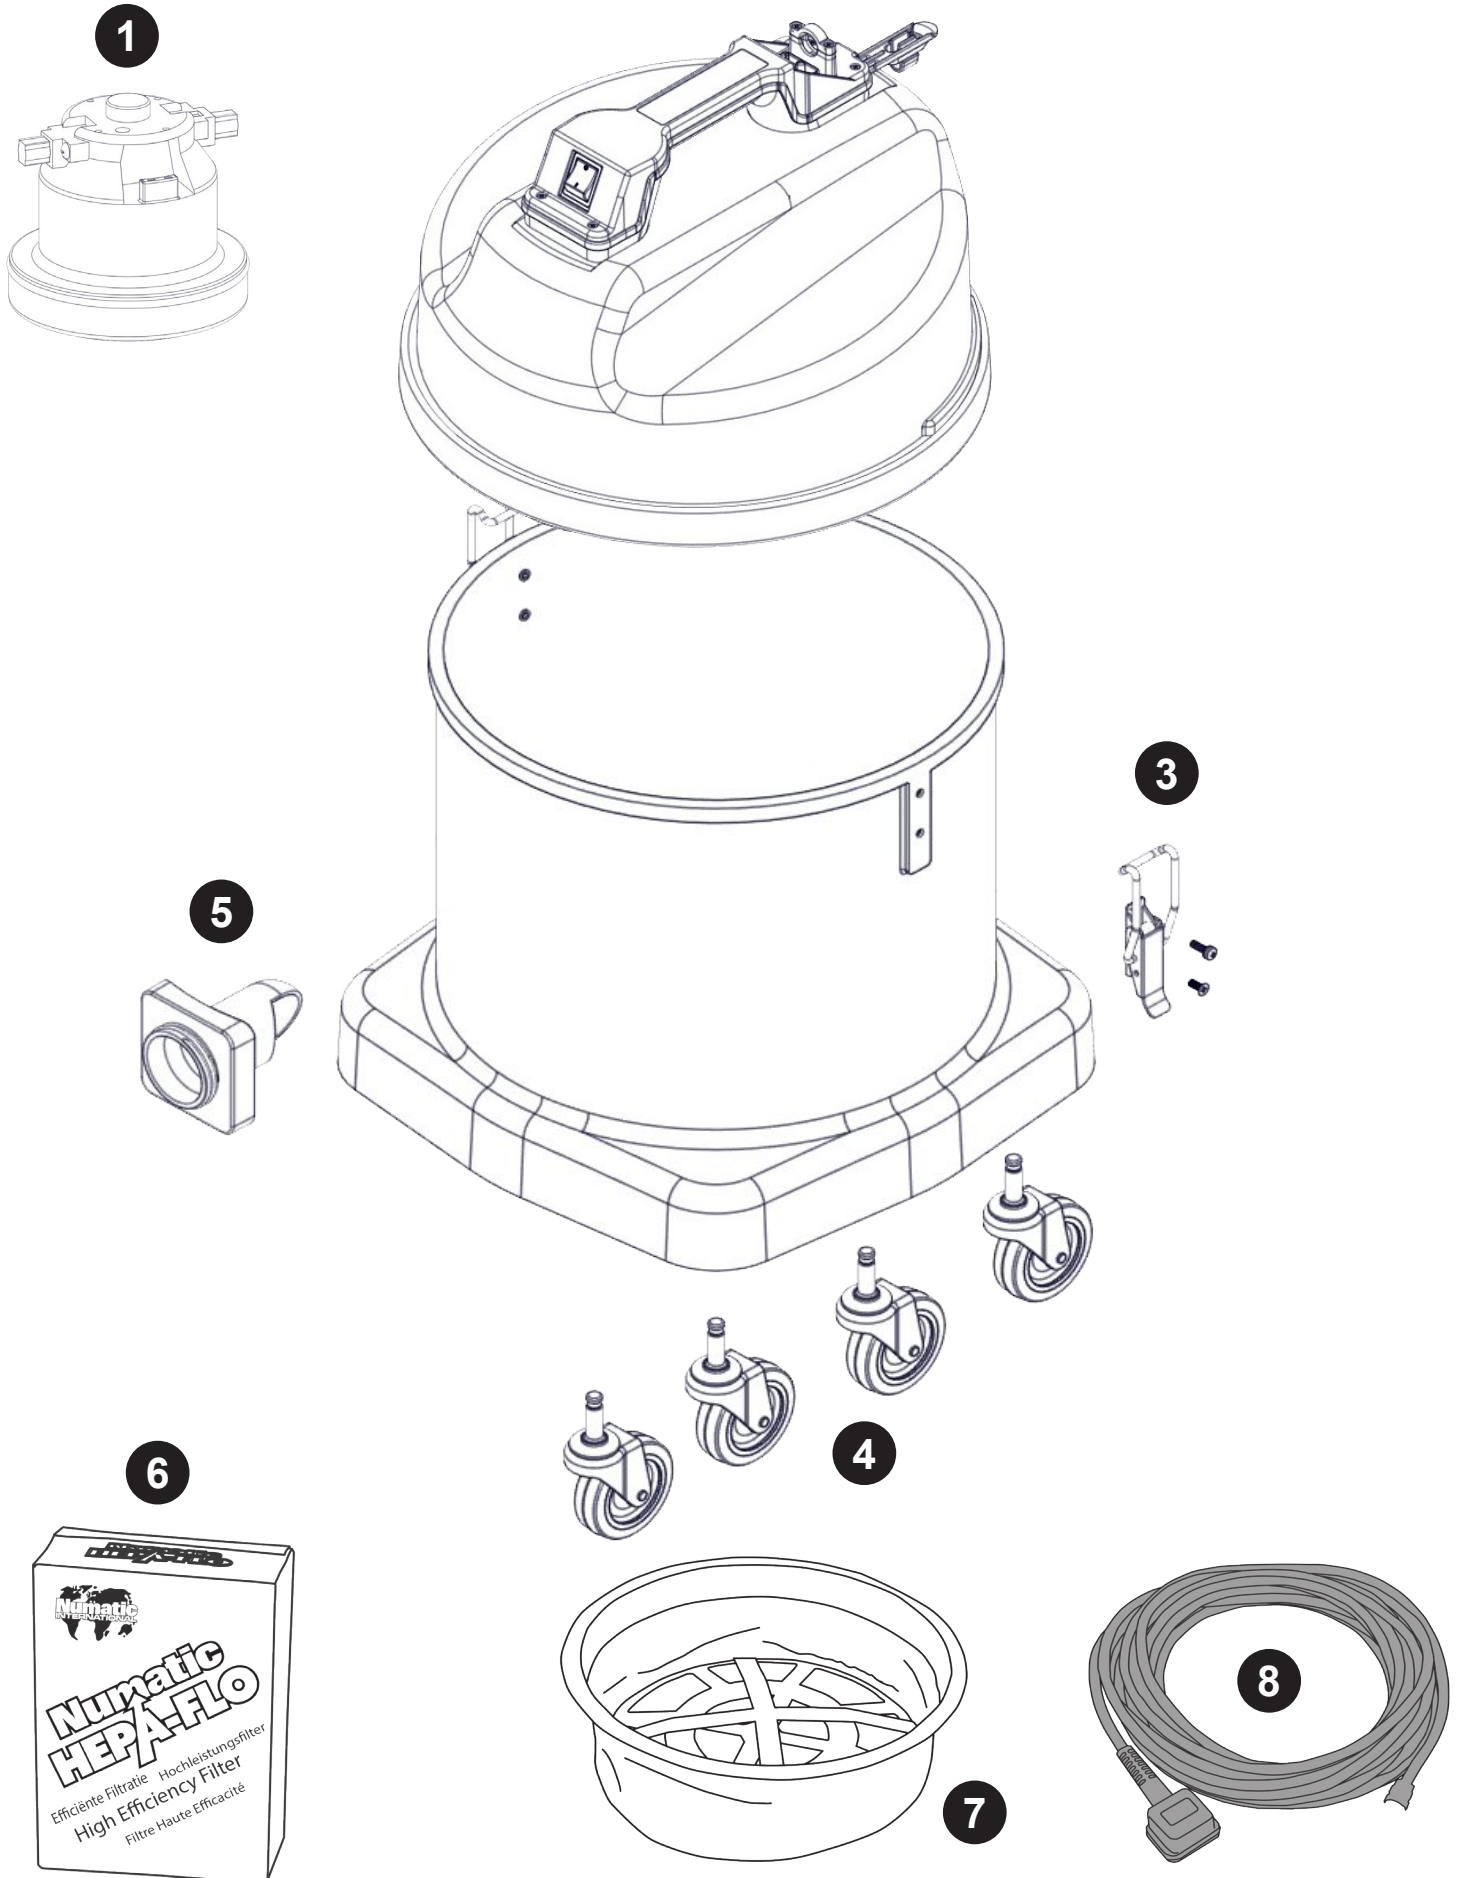

# NVQ570 NVDQ570 Exploded Spares

DRY BIG CAPACITY VACUUMS

**NVDQ 570**

<b>Num</b>	<b>Description</b>	<b>Num</b>
1	230V 2 STAGE (DL21104) DUPLEX MOTOR ASSY (NVDQ) 2CR	<b>323214</b>
	230V 2 STAGE THRU THRU TAPER FAN MOTOR (DL21104)	<b>205407</b>
	120V 2 STAGE THRU FLOW TAPER FAN MOTOR (DL21101T) TCO	<b>205401</b>
	120V 2 STAGE THRU FLOW TAPER FAN MOTOR (DL21101)	<b>205405</b>
2	NVQ570 RED DRUM ASSEMBLY	<b>525064</b>
3	BLACK TOGGLE FASTENER 30-1665 MSBL	<b>206135</b>
	M5x.10MM LG.POZI-PAN.SCREW.Z/PL.SEM	<b>219047</b>
	M5.12MM LG.POZI-PAN.SCREW.Z/PL.C/SUNK	<b>219330</b>
4	3 INCH STEM FITTING CASTOR	<b>204060</b>
5	NDD BAYONET BAG CONNECTOR FRONT	<b>237343</b>
	NVQ/NVDQ BAYONET BAG CONNECTOR TUBE (DRY)	<b>237648</b>
	BAYONET SEAL	<b>202102</b>
6	BOX OF 10 NVM-3BH HEPAFLO BAGS	<b>604017</b>
7	4/750/575 WHITE FILTER + RING (NVM-13B)	<b>207166</b>
	14 INCH RED FILTER ASSEMBLY	<b>502152</b>
8	MAINS CABLE.YELLOW.10000.1m 5.2.UK PLUG.10A SOCKET PLUG	<b>911816</b>
	10.0MT X 1.5MM X 2 CORE YELLOW CABLE (SOCKET + PLUG) EURO	<b>236144</b>
	10 METRE X 1.5MM X 2 CORE YELLOW CABLE WITH 16AMP INDUSTRIAL PLUG	<b>911551</b>
	MAINS CABLE.YELLOW.10000.2m5.2.INDUSTRIAL 32A PLUG.STRIPPED	<b>911743</b>

## (916230 Kit BS2)

Image Reference	Item Description	Part Number	Item Quantity
	2.4m NuFlex Threaded hose	602102	1
	38mm Stainless Steel tube Set	602917	1
	400MM PROFLO BRUSH/RUBBER PICK UP FLOOR TOOL. PFB-400 (38MM)	602384	1
	65mm Dusting Brush	602256	1
	305mm Crevice Tool	602160	1