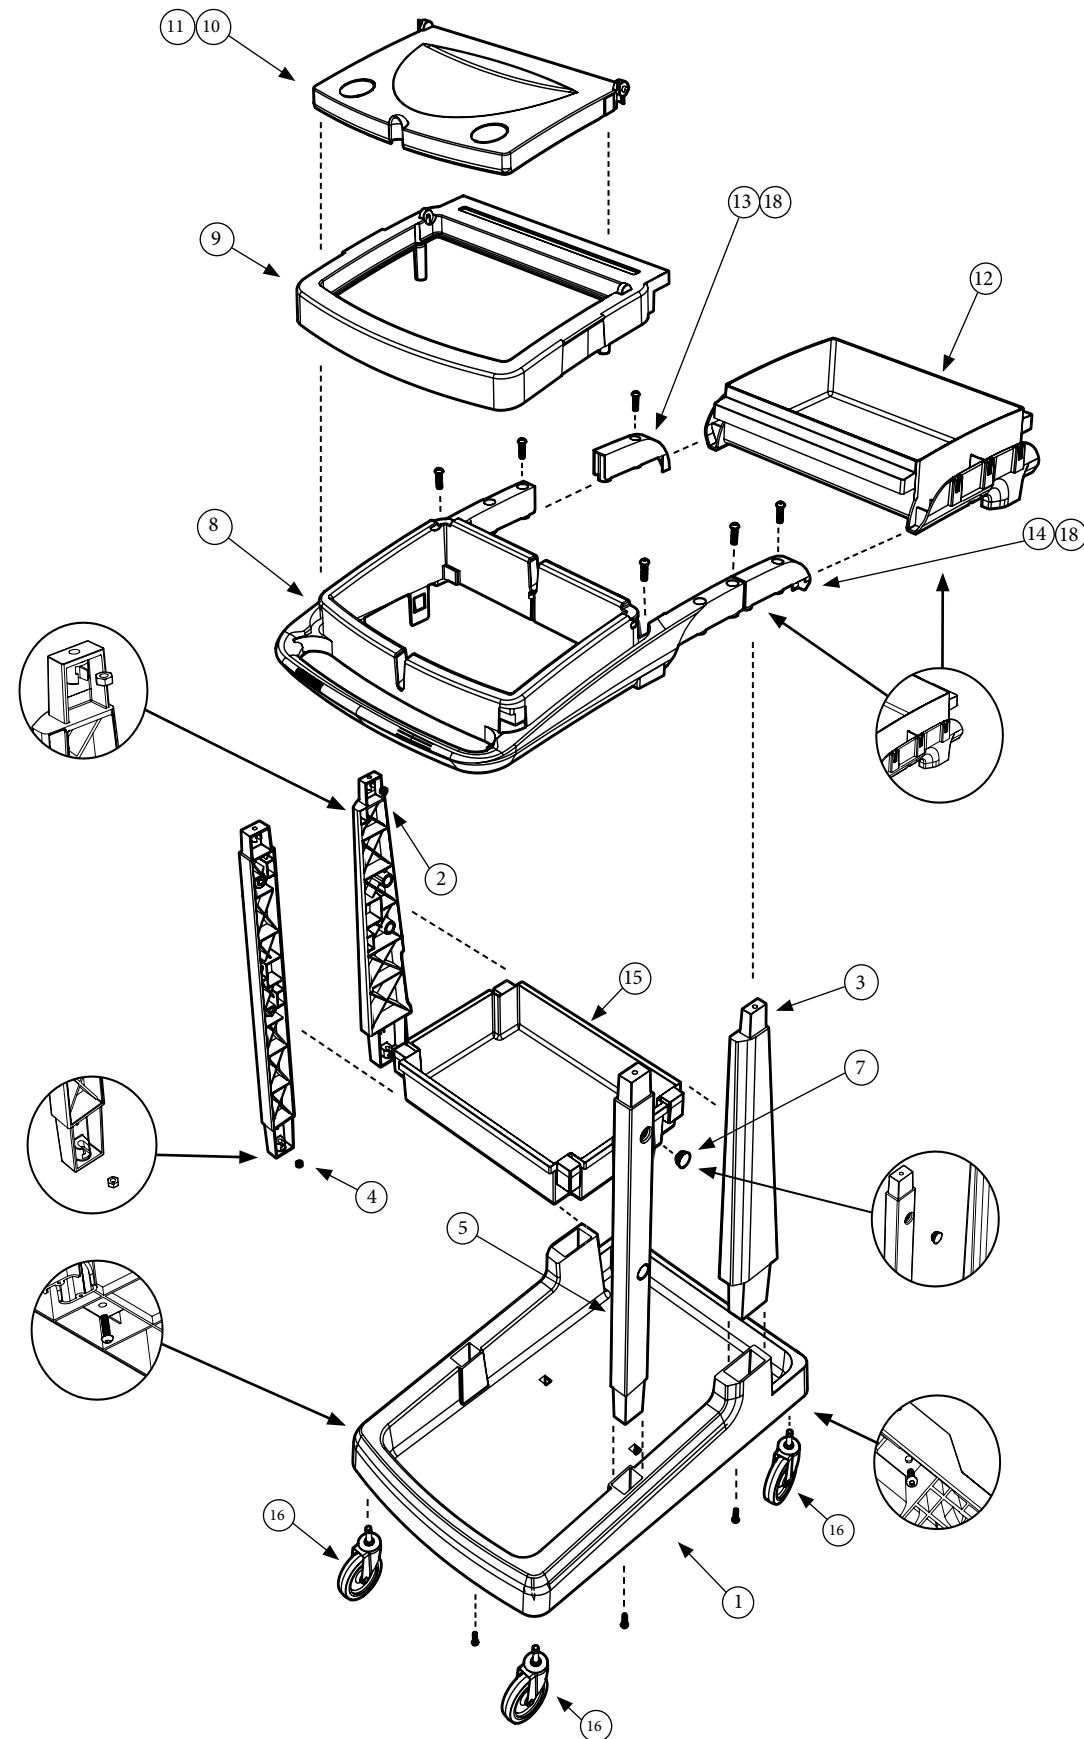

Exploded Spare EcoMatic EM-1

Item Number	Item Description	Part Number	Quantity
1	Ecomatic black base printed numatic refo - short	909980	1
2	Front left hand black refo upright assembly with nut & bolt fitted	909374	1
3	Front right hand black refo upright assembly with nut & bolt fitted	909373	1
4	Rear left hand black refo upright assembly with nut & bolt fitted	909363	1
5	Rear right hand black refo upright assembly with nut & bolt fitted	909375	1
6	Lock (x2) (Eco-matic) - Optional lock kit for uprights	910842	1
7	Door hole plug graphite	902984	4
8	Ecomatic bag frame black refo	909358	1
9	Bag securing frame black refo	909187	1
10	Lid grey	912506	1
11	Colour code disc dark grey	223124	1
12	Top tray black refo with nuts & bolts fitted	909357	1
13	Black refo left hand cover	910729	1
14	Black refo right hand cover	910732	1
15	Ecomatic tray black refo	909359	1
16	4 x 4 Inch castor	908204	1
17	Ecomatic buffer set (x4) - Optional	910757	1
18	M8 x 25mm LG.Socket bolt Z/PL	219555	-
19	Nut M8 Plain Z/PL	219079	-
20	120-Litre grey waste bags (roll of 10 - 700mm x 1100mm) - Optional	908229	0.1